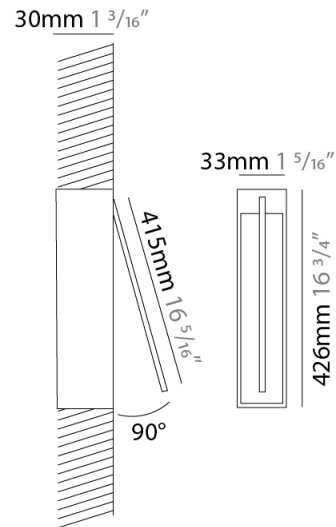

SPILLO 1 ROD RECESSED

D46006- -

base number   Color   Finish
Temperature   Options

1. To build a product code in our configurator select the specify button on the base model # product page
2. To build a manual product code on this datasheet choose from the options listed below in blue font and add the suffix to the base model #

GENERAL

Series: Spillo
Subseries: Spillo 1 Rod
Brand: Icone
Division: Design
Mounting Type: Recessed
Mounting Location: Wall
Subcategory: Ambient

PHYSICAL

Shape: Rectangle
Width (mm): 33
Width (in): 1 ⁵/₁₆
Height (mm): 426
Height (in): 16 ³/₄
Min. Recessing Depth (mm): 30
Min. Recessing Depth (in): 1 ³/₁₆
Light Distribution: Adjustable
[Fixture Finish: WHI / BLK / CHR / BGD](#)
Fixture Material: Brass

ELECTRICAL

Lamp Type: LED
Total Output Wattage (W): 4.8
Dimming: 0-10V Dimming
Driver Included: No
Driver Location: Remote
Driver Type: Constant Voltage - 120Vac
Driver Class: Class 2
Input Voltage (V): 120
Output Voltage (V): 12
Upon Request: (Not included, see components) 0-10Vdc dimming / 277Vac

LED

[Color Temperature (°K): 2700 / 3000](#)
Nominal Lumen (lm): 440
CRI: >90 CRI
Lamp Life (hrs): 50000

OPTICAL

Adjustability: Tilt 120°

RATINGS AND CERTIFICATIONS

Certified By: Certified for North American Standards
IP rating: IP20

PROJECT
TYPE
SPECIFIER
QUANTITY
DATE