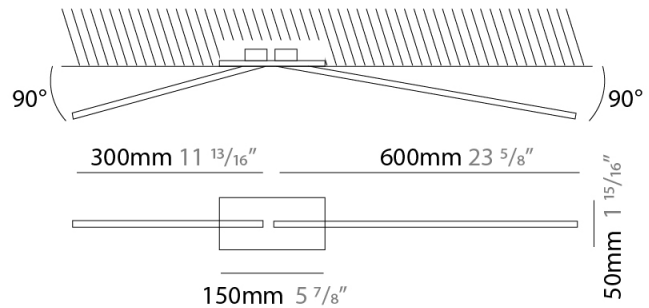

PROJECT	_____
TYPE	_____
SPECIFIER	_____
QUANTITY	_____
DATE	_____

SPILLO 2 ROD RECESSED

D46030- _____ - _____
base number   Color   Finish
                         Temperature   Options

1. To build a product code in our configurator select the specify button on the base model # product page
2. To build a manual product code on this datasheet choose from the options listed below in blue font and add the suffix to the base model #

GENERAL

Series: Spillo
Subseries: Spillo 2 Rod
Brand: Icone
Division: Design
Mounting Type: Recessed
Mounting Location: Ceiling
Subcategory: Ambient

PHYSICAL

Shape: Rectangle
Length (mm): 50
Length (in): 1 ¹⁵/₁₆
Width (mm): 900
Width (in): 35 ⁷/₁₆
Height (mm): 600
Height (in): 23 ⁵/₈
Light Distribution: Adjustable
Fixture Finish: WHI / BLK / CHR / BGD
Fixture Material: Brass

ELECTRICAL

Lamp Type: LED
Total Output Wattage (W): 11.88
Dimming: 0-10V Dimming
Driver Included: No
Driver Location: Remote
Driver Type: Constant Voltage - 120Vac
Driver Class: Class 2
Input Voltage (V): 120
Output Voltage (V): 12
Upon Request: (Not included, see components) 0-10Vdc dimming / 277Vac

LED

Color Temperature (°K): 2700 / 3000
Nominal Lumen (lm): 990
CRI: >90 CRI
Lamp Life (hrs): 50000

OPTICAL

Adjustability: Tilt 90°

RATINGS AND CERTIFICATIONS

Certified By: Certified for North American Standards
IP rating: IP20