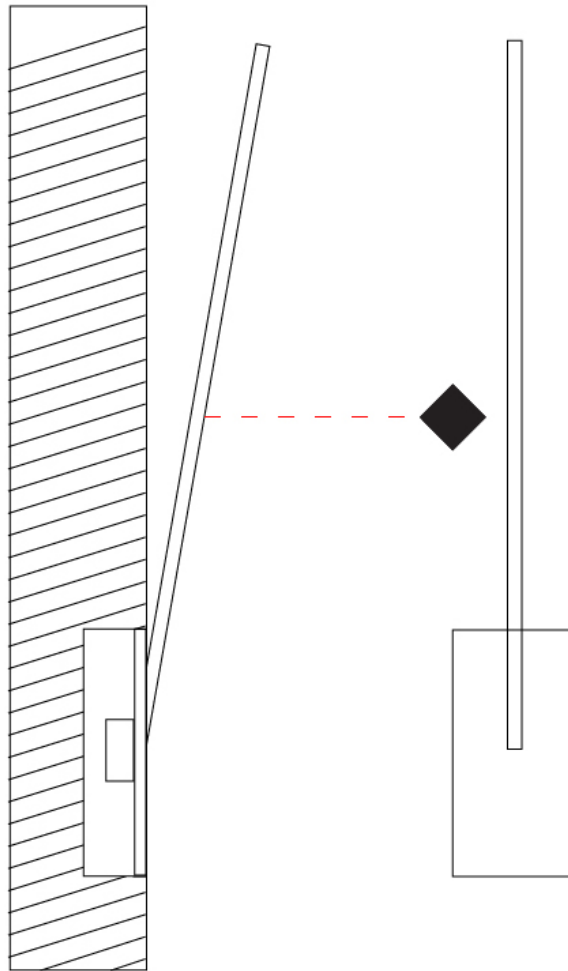

SPILLO 1 ROD RECESSED

D46018-

PROJECT _____

TYPE _____

SPECIFIER _____

QUANTITY _____

DATE _____

D