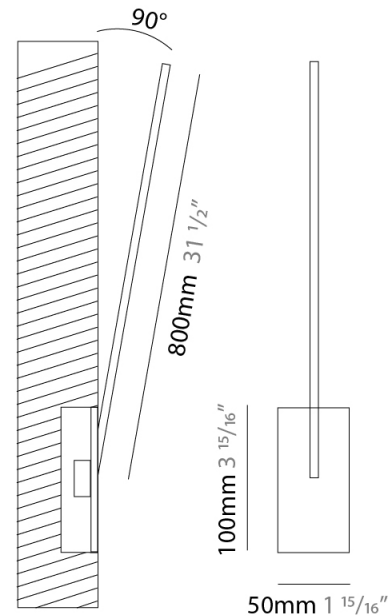

PROJECT	_____
TYPE	_____
SPECIFIER	_____
QUANTITY	_____
DATE	_____

SPILLO 1 ROD RECESSED

D46018- _____ - _____
base number   Color   Finish
                          Temperature   Options

1. To build a product code in our configurator select the specify button on the base model # product page
2. To build a manual product code on this datasheet choose from the options listed below in blue font and add the suffix to the base model #

GENERAL

Series: Spillo
Subseries: Spillo 1 Rod
Brand: Icone
Division: Design
Mounting Type: Recessed
Mounting Location: Wall
Subcategory: Ambient

PHYSICAL

Shape: Rectangle
Width (mm): 50
Width (in): 1 ¹⁵/₁₆
Height (mm): 800
Height (in): 31 1/2
Light Distribution: Adjustable
Fixture Finish: WHI / BLK / CHR / BGD
Fixture Material: Brass

ELECTRICAL

Lamp Type: LED
Total Output Wattage (W): 10.56
Dimming: 0-10V Dimming
Driver Included: No
Driver Location: Remote
Driver Type: Constant Voltage - 120Vac
Driver Class: Class 2
Input Voltage (V): 120
Output Voltage (V): 12
Upon Request: (Not included, see components) 0-10Vdc dimming / 277Vac

LED

Color Temperature (°K): 2700 / 3000
Nominal Lumen (lm): 880
CRI: >90 CRI
Lamp Life (hrs): 50000

OPTICAL

Adjustability: Tilt 120°

RATINGS AND CERTIFICATIONS

Certified By: Certified for North American Standards
IP rating: IP20