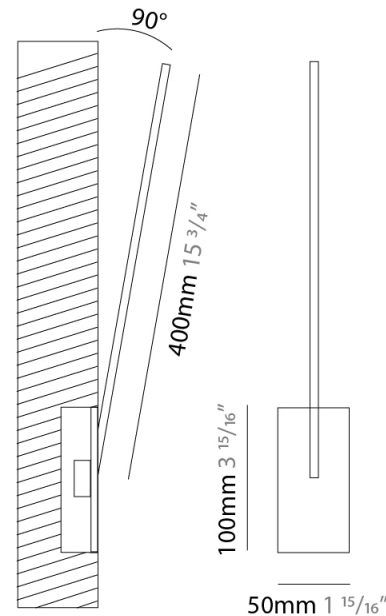

PROJECT	_____
TYPE	_____
SPECIFIER	_____
QUANTITY	_____
DATE	_____

SPILLO 1 ROD RECESSED

D46014- _____ - _____
base number   Color   Finish
                         Temperature   Options

1. To build a product code in our configurator select the specify button on the base model # product page
2. To build a manual product code on this datasheet choose from the options listed below in blue font and add the suffix to the base model #

GENERAL

Series: Spillo
Subseries: Spillo 1 Rod
Brand: Icone
Division: Design
Mounting Type: Recessed
Mounting Location: Wall
Subcategory: Ambient

PHYSICAL

Shape: Rectangle
Width (mm): 50
Width (in): 1 ¹⁵/₁₆
Height (mm): 400
Height (in): 15 ³/₄
Light Distribution: Adjustable
Fixture Finish: WHI / BLK / CHR / BGD
Fixture Material: Brass

ELECTRICAL

Lamp Type: LED
Total Output Wattage (W): 4.8
Dimming: 0-10V Dimming
Driver Included: No
Driver Location: Remote
Driver Type: Constant Voltage - 120Vac
Driver Class: Class 2
Input Voltage (V): 120
Output Voltage (V): 12
Upon Request: (Not included, see components) 0-10Vdc dimming / 277Vac

LED

Color Temperature (°K): 2700 / 3000
Nominal Lumen (lm): 440
CRI: >90 CRI
Lamp Life (hrs): 50000

OPTICAL

Adjustability: Tilt 120°

RATINGS AND CERTIFICATIONS

Certified By: Certified for North American Standards
IP rating: IP20