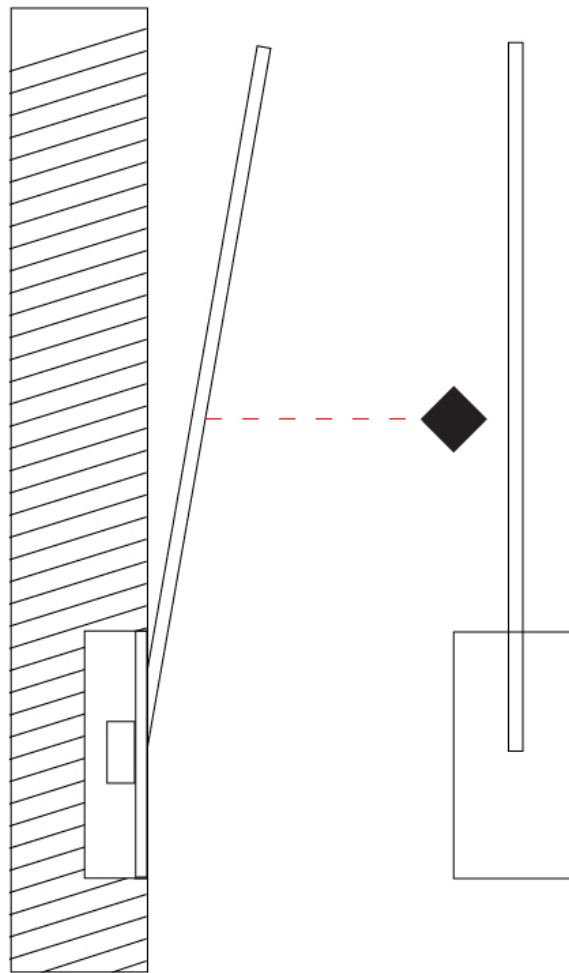

SPILLO 1 ROD RECESSED

D46016-

PROJECT _____

TYPE _____

SPECIFIER _____

QUANTITY _____

DATE _____

D