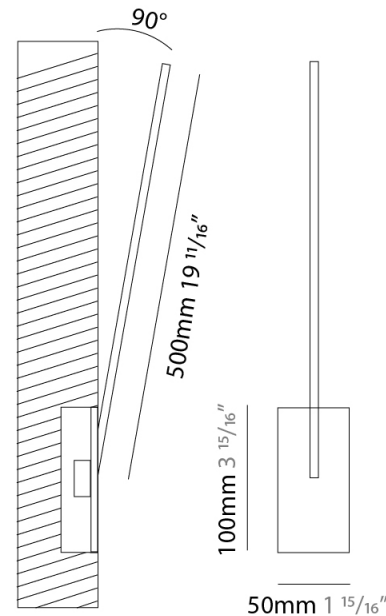

PROJECT	_____
TYPE	_____
SPECIFIER	_____
QUANTITY	_____
DATE	_____

SPILLO 1 ROD RECESSED

D46015- _____ - _____
base number   Color   Finish
                          Temperature   Options

1. To build a product code in our configurator select the specify button on the base model # product page
2. To build a manual product code on this datasheet choose from the options listed below in blue font and add the suffix to the base model #

GENERAL

Series: Spillo
Subseries: Spillo 1 Rod
Brand: Icone
Division: Design
Mounting Type: Recessed
Mounting Location: Wall
Subcategory: Ambient

PHYSICAL

Shape: Rectangle
Width (mm): 50
Width (in): 1 15/16
Height (mm): 500
Height (in): 19 11/16
Light Distribution: Adjustable
Fixture Finish: WHI / BLK / CHR / BGD
Fixture Material: Brass

ELECTRICAL

Lamp Type: LED
Total Output Wattage (W): 6.6
Dimming: 0-10V Dimming
Driver Included: No
Driver Location: Remote
Driver Type: Constant Voltage - 120Vac
Driver Class: Class 2
Input Voltage (V): 120
Output Voltage (V): 12
Upon Request: (Not included, see components) 0-10Vdc dimming / 277Vac

LED

Color Temperature (°K): 2700 / 3000
Nominal Lumen (lm): 550
CRI: >90 CRI
Lamp Life (hrs): 50000

OPTICAL

Adjustability: Tilt 120°

RATINGS AND CERTIFICATIONS

Certified By: Certified for North American Standards
IP rating: IP20