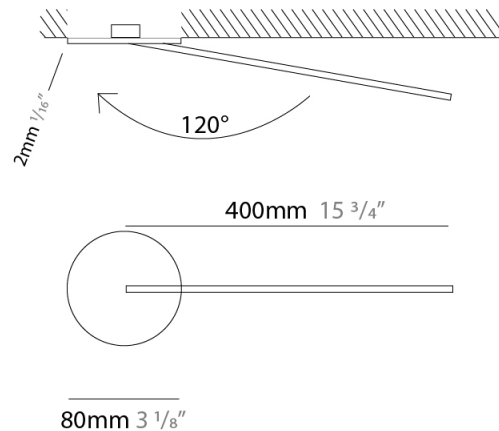

PROJECT	_____
TYPE	_____
SPECIFIER	_____
QUANTITY	_____
DATE	_____

SPILLO 1 ROD ROUND BASE RECESSED

D46022- _____ - _____
base number   Color   Finish
                          Temperature   Options

1. To build a product code in our configurator select the specify button on the base model # product page
2. To build a manual product code on this datasheet choose from the options listed below in blue font and add the suffix to the base model #

GENERAL

Series: Spillo
Subseries: Spillo 1 Rod Round Base
Brand: Icone
Division: Design
Mounting Type: Recessed
Mounting Location: Wall
Subcategory: Ambient

PHYSICAL

Shape: Rectangle
Width (mm): 50
Width (in): 1 ¹⁵/₁₆
Height (mm): 400
Height (in): 15 ³/₄
Light Distribution: Adjustable
Fixture Finish: WHI / BLK / CHR / BGD
Fixture Material: Brass

ELECTRICAL

Lamp Type: LED
Total Output Wattage (W): 4.8
Dimming: 0-10V Dimming
Driver Included: No
Driver Location: Remote
Driver Type: Constant Voltage - 120Vac
Driver Class: Class 2
Input Voltage (V): 120
Output Voltage (V): 12
Upon Request: (Not included, see components) 0-10Vdc dimming / 277Vac

LED

Color Temperature (°K): 2700 / 3000
Nominal Lumen (lm): 440
CRI: >90 CRI
Lamp Life (hrs): 50000

OPTICAL

Adjustability: Tilt 120°

RATINGS AND CERTIFICATIONS

Certified By: Certified for North American Standards
IP rating: IP20