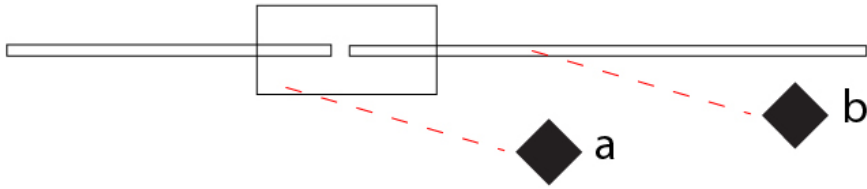

SPILLO 2 ROD RECESSED

D46030-

PROJECT	_____
TYPE	_____
SPECIFIER	_____
QUANTITY	_____
DATE	_____

D